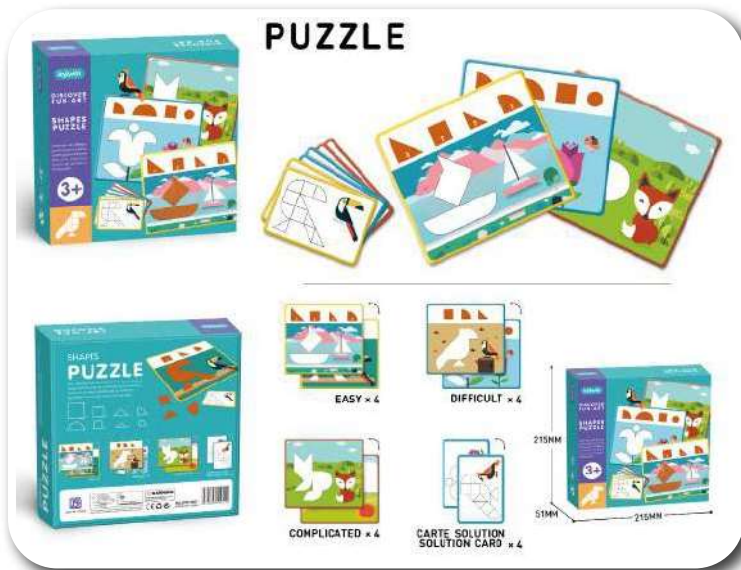

DIMENSION L x H 21 x 17 cm
fiches 10 x 8 cm

NOUVEAU

RING GAME
Article: 2021-09

+3a

DIMENSION 35,5 x 29 x 6,5 cm

GEOMETRIC REASONING
Article: 2021-010

+3a

DIMENSION 26 x 25,5 x 6,5 cm

REACTION TRAINING
Article: 2021-011

+3a

PIECE FRUIT TOGETHER
Article: 2021-012

+3a

DIMENSION 22,5 x 21 x 5,5 cm

CLOTHES BUTTON
Article: 2021-013

NOUVEAU

GRAPHIC MATCHING
Article: 2021-014

+3a

DIMENSION 20,5 x 26 x 6,5 cm

SHAPES PUZZLE
Article: 2021-015

+3a

DIMENSION 21,5 x 21,5 x 5 cm

SHAPE GAME
Article: 40479

DIMENSION 25 x 45 x 4,5 cm
QTY CT 60

+3a