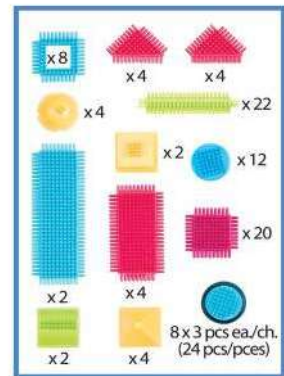

LOT 112 PCS BRISTLE BLOCKS
Article: 40226

QTY CT 6