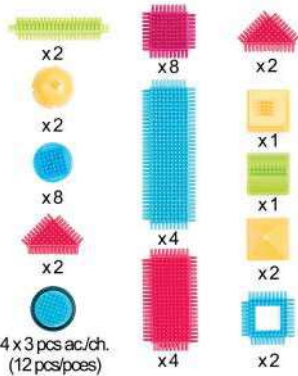

FICHES LOGIQUES BRISTLE BLOCKS 12 PCS
Article: 40227

QTY CT 48

LOT 85 PCS BRISTLE BLOCKS
Article: 40225

QTY CT 12

+2a

SET 4 BASES BRISTLE BLOCKS
Article: 40257

DIMENSION L 20 x 15,5 cm
QTY CT 6

LOT 50 PCS BRISTLE BLOCKS
Article: 40441